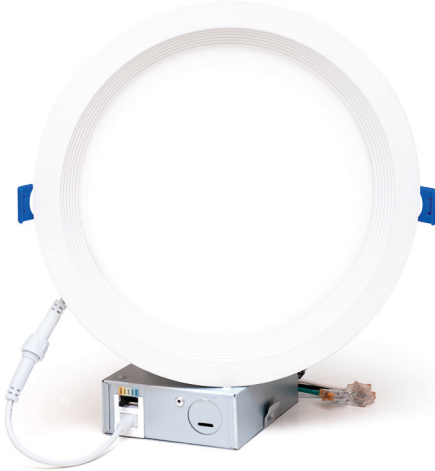

RSD8 18WBA-120-347V

8 inch 5CCT ULTRA-SLIM LED RECESSED LIGHT
 5 Selectable color temperature
 120 to 347 Vac input, Junction box included
 Round / Flat / White finish

DESCRIPTION

This Canless Ultra-Slim Recessed Light is designed for both 120 and 347 volt circuits. With the 5 selectable color temperature switch you can choose between 5 options of 2700K warm white, 3000K soft white, 3500K natural white, 4000K cool white, or 5000K daylight to fit your preference during installation easily. High color rendering provide excellent light performance, showing the true colors of objects and surroundings.

You also get all other benefits of LED technology, including longer life to decreased maintenance cost, less heat for better energy saving in summer.

KEY FEATURES

- 5 selectable color temperature
- Canless, no can housing is needed for installations
- Ultra-Slim design for cramped and limited space
- 90+ CRI
- Quick wiring
- Suitable for use in IC and Non-IC fixtures
- Wet location listed
- Smooth deep dimming to 10%

SPECIFICATION FEATURES

Brightness	1500 Lumens
Input wattage	18 W
Efficacy	83 Lm/W
Power factor	>0.9
Life	50,000 Hours
CRI	90+
Beam angle	110°
Input voltage	120-347 Vac
Low temp start	-5°F
Max temp.	104°F
Input Frequency	60 Hz
Dimensions	Ø 8.56" x 1.25"(h)

CONSTRUCTION

- Unit includes die-cast metal housing, LED array, heat sink, lens, foam gasket and flat trim ring.
- * Optional PMMA lens available.

OPTICS

- High quality PC lens.
- Efficiency LED array.
- Diffuse for uniform illumination.
- * Optional PMMA lens available.