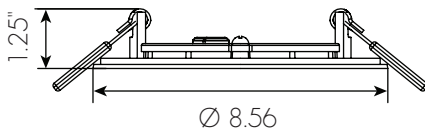

SPECIFICATION FEATURES

Brightness	1500 Lumens
Input wattage	18 W
Efficacy	83 Lm/W
Power factor	>0.9
Life	50,000 Hours
CRI	90+
Beam angle	110°
Input voltage	120-347 Vac
Low temp start	-5°F
Max temp.	104°F
Input Frequency	60 Hz
Dimensions	Ø 8.56" x 1.25"(h)