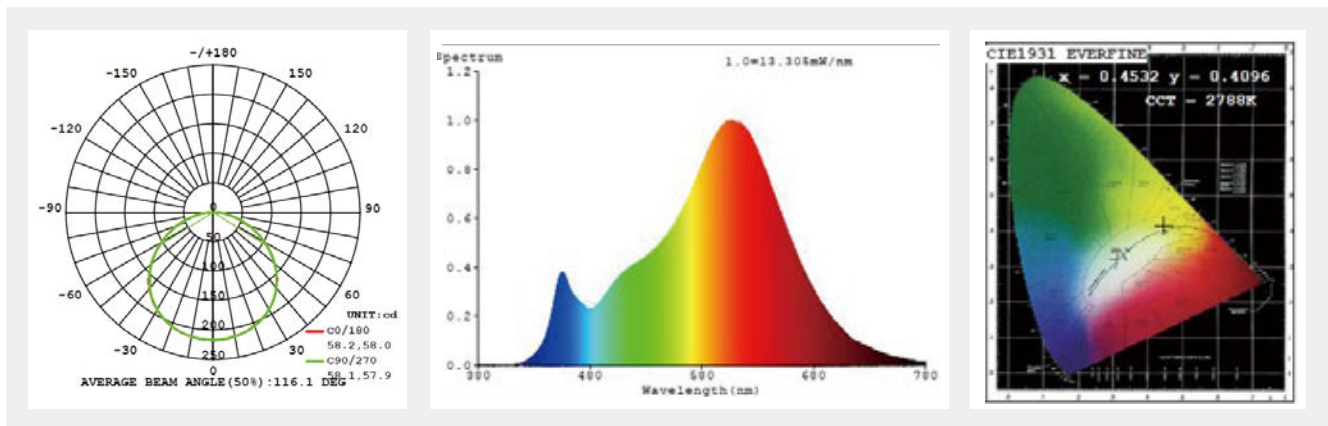

# ORDERING INFORMATION

Series	CRI	Power	CCT	Lumens	Efficacy	Dimmable
MFGD049-FL-5CCT-WH	90	9W	2700-3000-3500-4000-5000K	540LM	60LM/W	Y
MFGD612-FL-5CCT-WH	90	12W	2700-3000-3500-4000-5000K	900LM	75LM/W	Y

## PHOTOMETRY